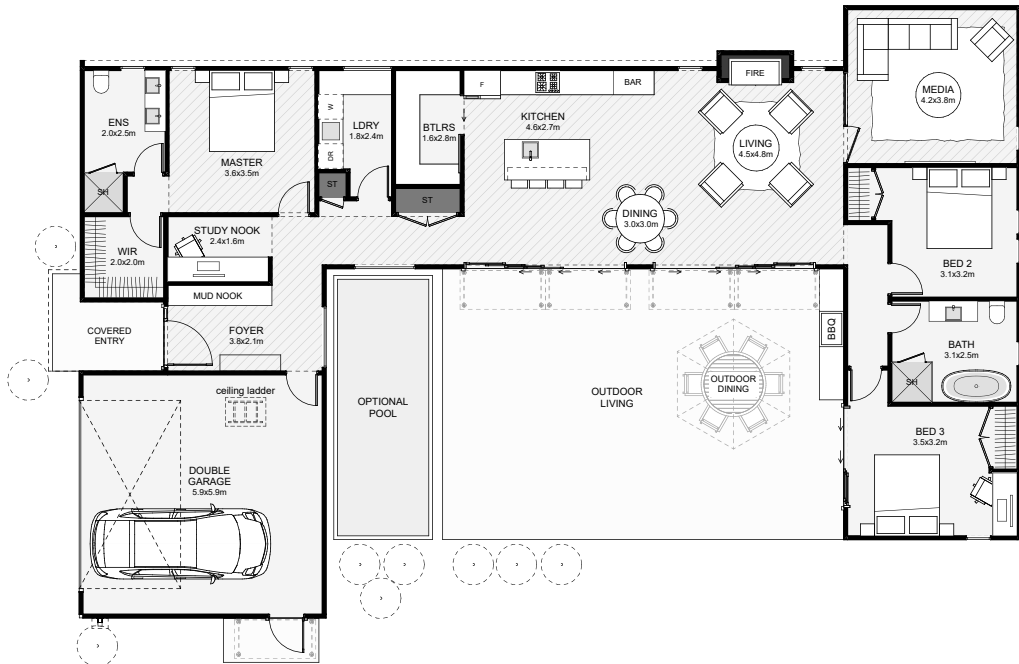

This ultra-modern 'U' shaped home is designed with a central outdoor living space protected from the wind. This layout also doubles to maximise property space on tighter lots. Inside, natural light fills the foyer from a large window framing the pool; there's also an in-built mud-nook, perfect for the kids. Other features of this home include its secret study nook, the large laundry, the butler's pantry, the separate bedroom wing and the media with its full height glazed door for light transfer. If you like protected outdoor living spaces and ultra-modern homes, this is a home you'll love.