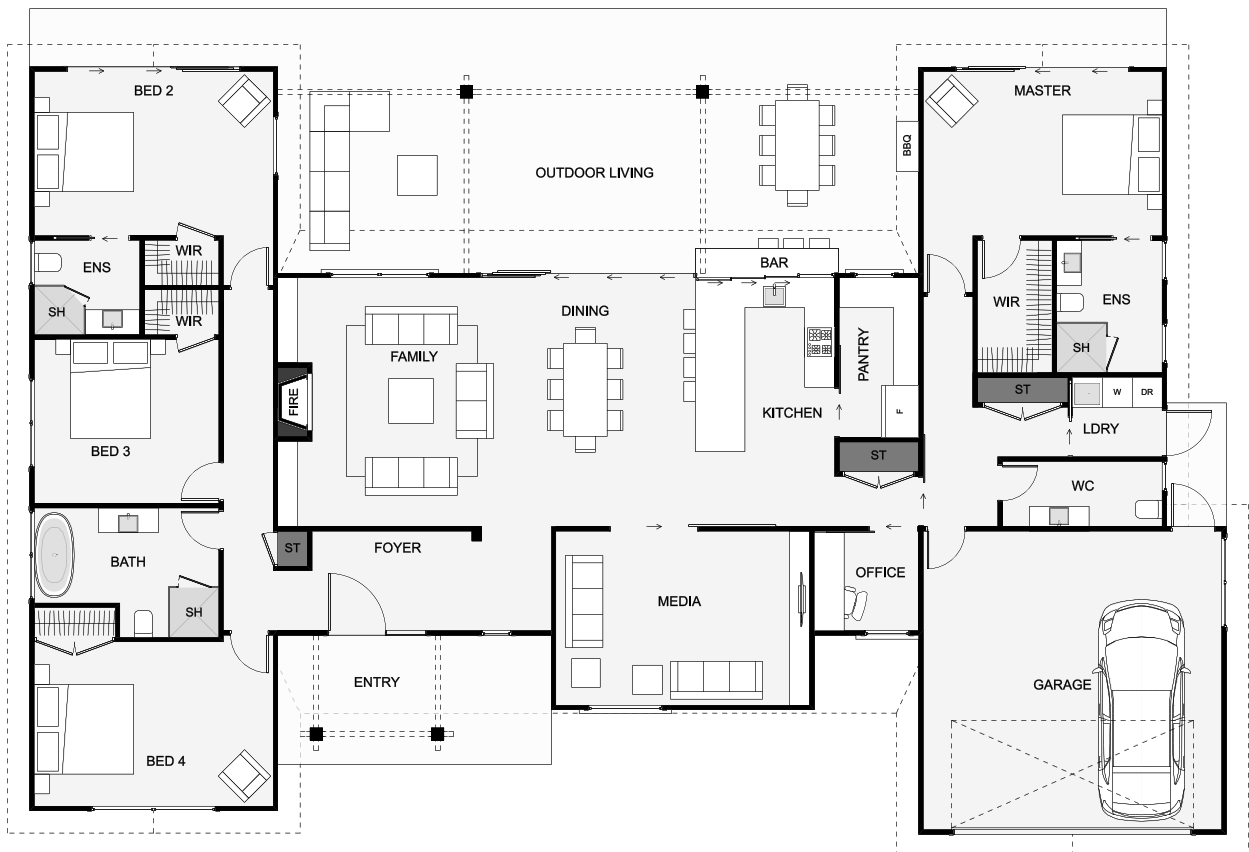

Inside this home, you'll discover an open-plan living and dining area that continues out to the alfresco area with outdoor dining and a bar. A master suite at one end of the home and a secondary master suite at the opposite, both with built-in wardrobes and ensuites. This stunning home will provide your family with all the elements you would expect for a superior lifestyle!

Floor Area: 260m²

2
 4+
 2
 2
 22.8m 15.4m

Contact us:

Ph: 0800 748 246

E: info@rivahomes.co.nz

www.rivahomes.co.nz