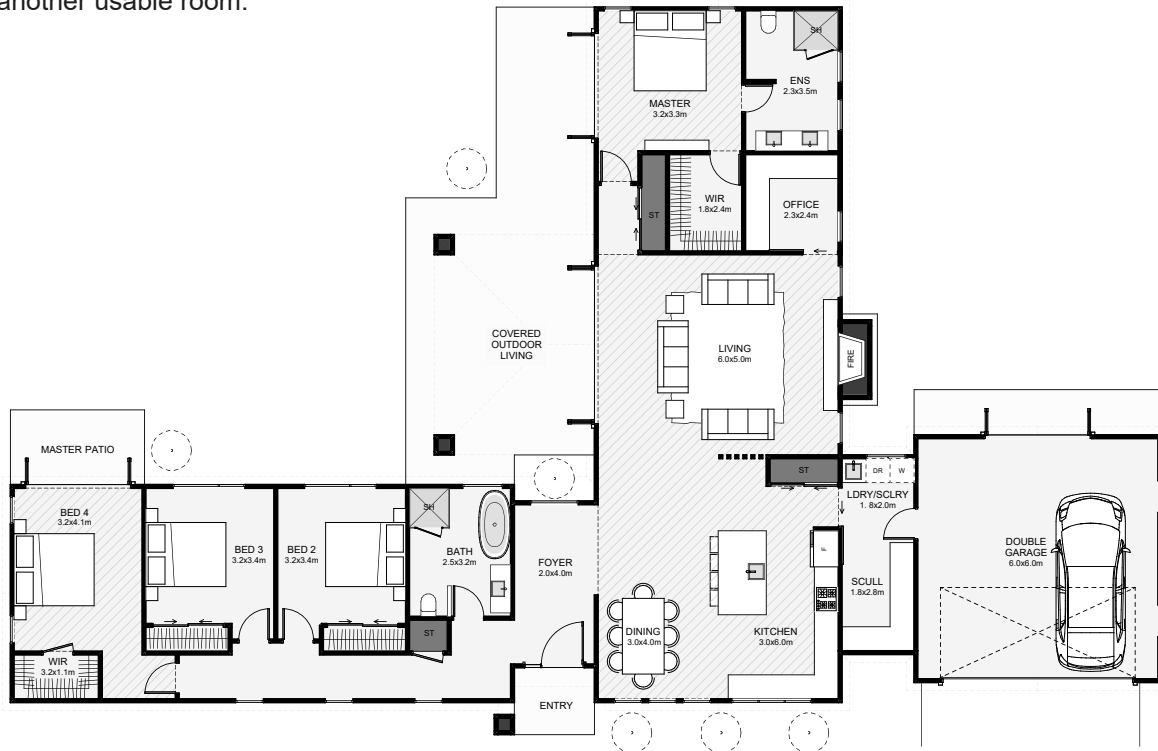

This four-bedroom modern barn-house is "T" shaped, designed to create a private back yard space that's also sheltered. Inside, the master is entirely separate from the other bedrooms; there's an additional office, a large kitchen and good sized outdoor living space with cover. The exterior doors in the garage open up the option of a double utilised space as another usable room.

Floor Area: 232m<sup>2</sup>

 2  4  2  1  28.7m  18.2m

Contact us:

Call Philip: 0407 803 310

E: philip@bingleybuild.com.au

[www.bingleybuild.com.au](http://www.bingleybuild.com.au)

**BINGLEY**  
Design & Build.