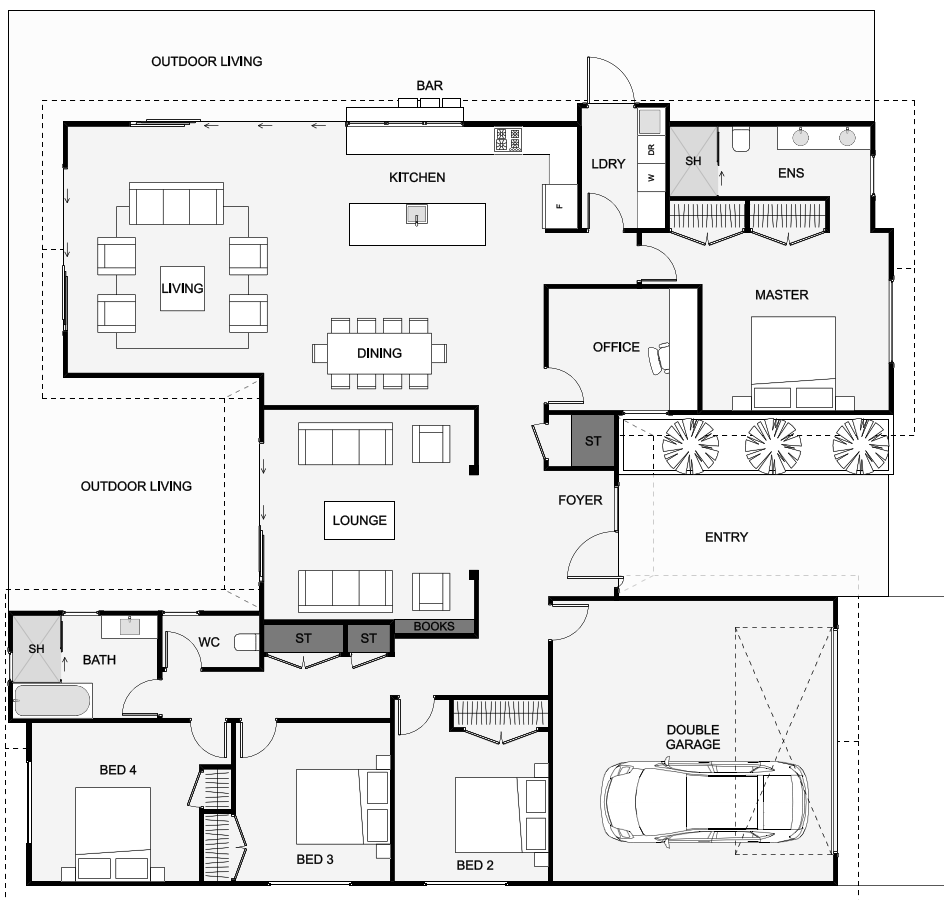

A beautiful modern and chic home that offers all the luxuries and superior features. Designed with families in mind, this home packs a lot of potential! Make your way to the centre of the home and be greeted by the luxurious living and entertaining area, with a separate private lounge close to the entry. Sit back and relax in the large master suite which offers a double wardrobe and a striking ensuite. This home is functional, practical and all with a tasteful touch!