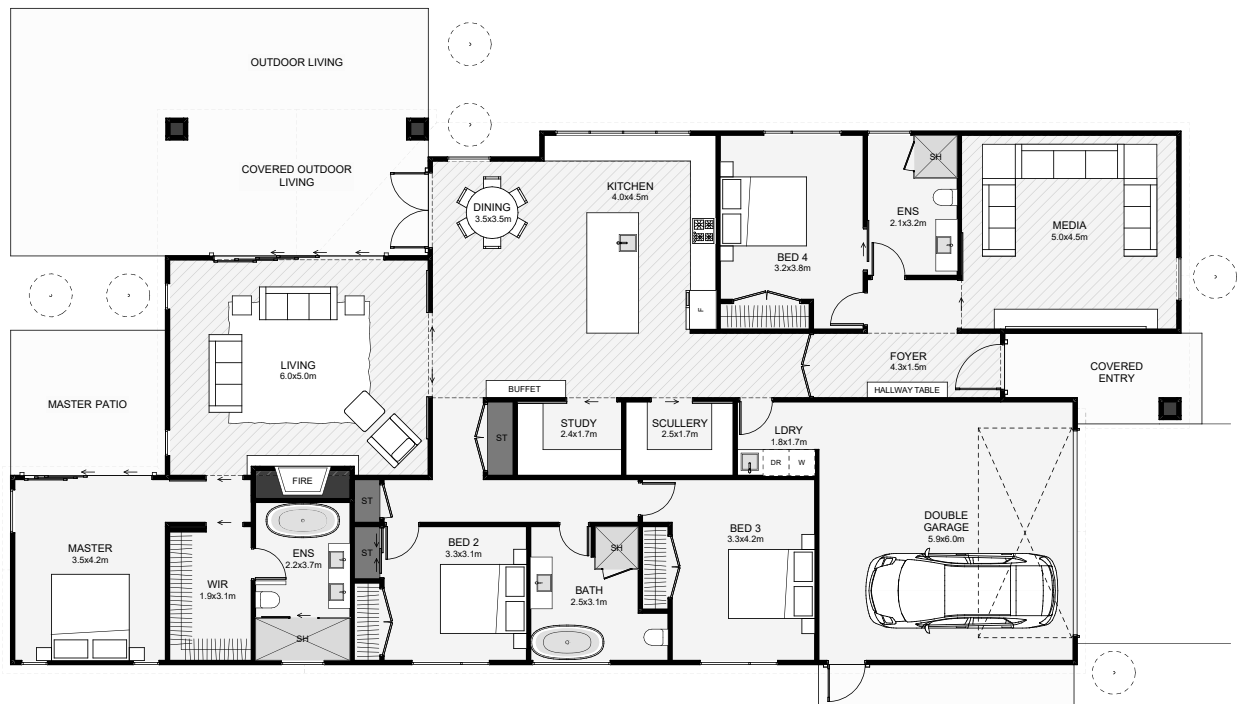

This four-bedroom modern barn-house, designed for urban sections packs a lot into the home. Inside, there're two lounges, a scullery, a large study nook, a third bathroom, ideal for that guest bedroom, a separate master and a large covered outdoor space. If you're looking for a timeless, unique home with plenty of space, this is one you'll enjoy living in.

Floor Area: 266m<sup>2</sup>

 2  4  3  2  27.1m  12.7m

Contact us:

Call Philip: 0407 803 310

E: philip@bingleybuild.com.au

[www.bingleybuild.com.au](http://www.bingleybuild.com.au)

**BINGLEY**  
Design & Build.