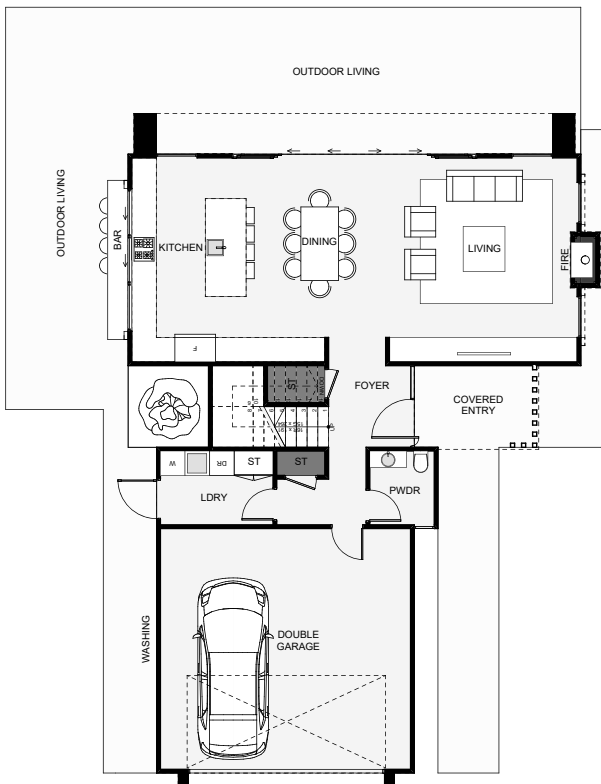

Divided by a stairwell and foyer, This home is made up of two main wings to give an architectural, pavilion flair. The exterior makes use of three main claddings to give definition and visual appeal. Inside this home includes dual living, an additional chill zone, a study, two balconies an outdoor kitchen bar, a powder room for guests and a large separate laundry. Modern architectural styling and practically designed spaces make this home a real contender!

Floor Area: 233m<sup>2</sup>

 2  4+  2+  2  11.6m  16.5m

Contact us:

Call Philip: 0407 803 310

E: philip@bingleybuild.com.au

[www.bingleybuild.com.au](http://www.bingleybuild.com.au)

**BINGLEY**  
Design & Build.