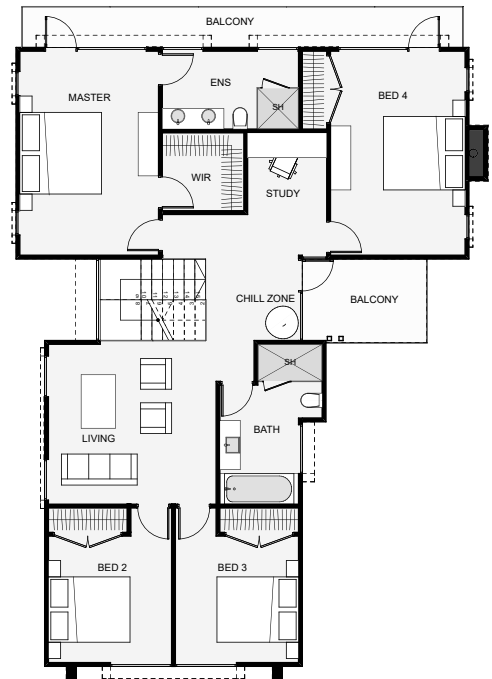

Divided by a stairwell and foyer, This home is made up of two main wings to give an architectural, pavilion flair. The exterior makes use of three main claddings to give definition and visual appeal. Inside this home includes dual living, an additional chill zone, a study, two balconies an outdoor kitchen bar, a powder room for guests and a large separate laundry. Modern architectural styling and practically designed spaces make this home a real contender!

Floor Area: 233m<sup>2</sup>

 2  4+  2+  2  11.6m  16.5m

Contact us:

Call Philip: 0407 803 310

E: philip@bingleybuild.com.au

[www.bingleybuild.com.au](http://www.bingleybuild.com.au)

**BINGLEY**  
Design & Build.