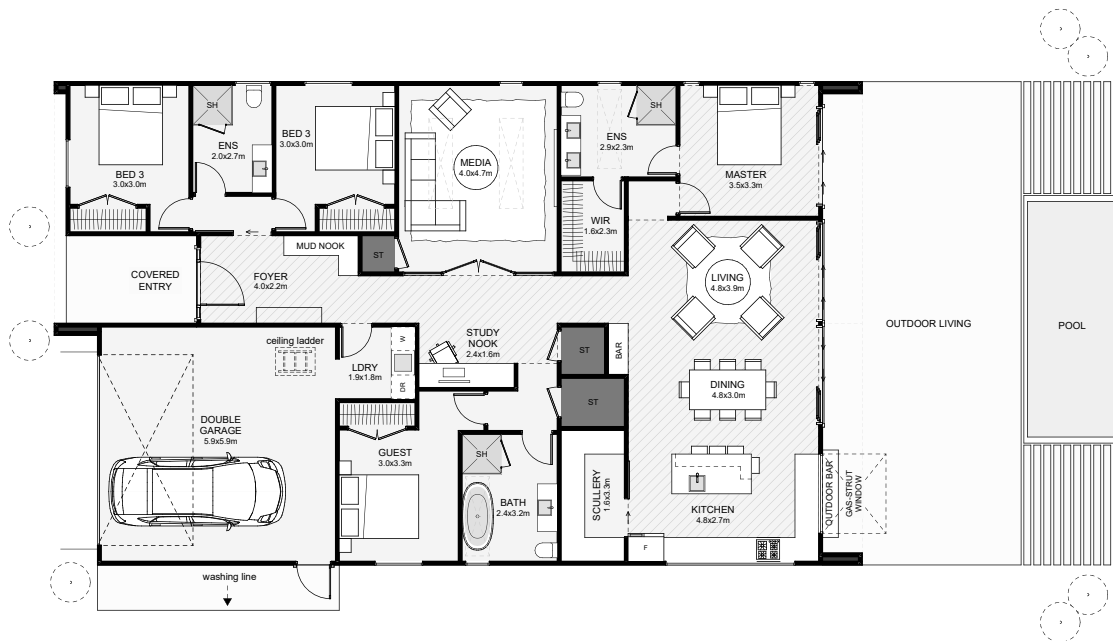

This modern home includes more than first meets the eye. Under one gable roof, four bedrooms are all positioned for multi-use; one as a guest room, the primary bedroom private with patio access, and two bedrooms with a jack and jill style bathroom. This home also includes a study nook, a media room with full-height glazed doors, lots of storage, a butlers pantry and a mud nook in the foyer. This is a family home ready for a lot of fun!

Floor Area: 220m²

20.3m | 12.2m

Contact us:

Ph: 0277 508 926

E: horrellconstruction@gmail.com

www.horrellconstruction.co.nz

HORRELL
CONSTRUCTION