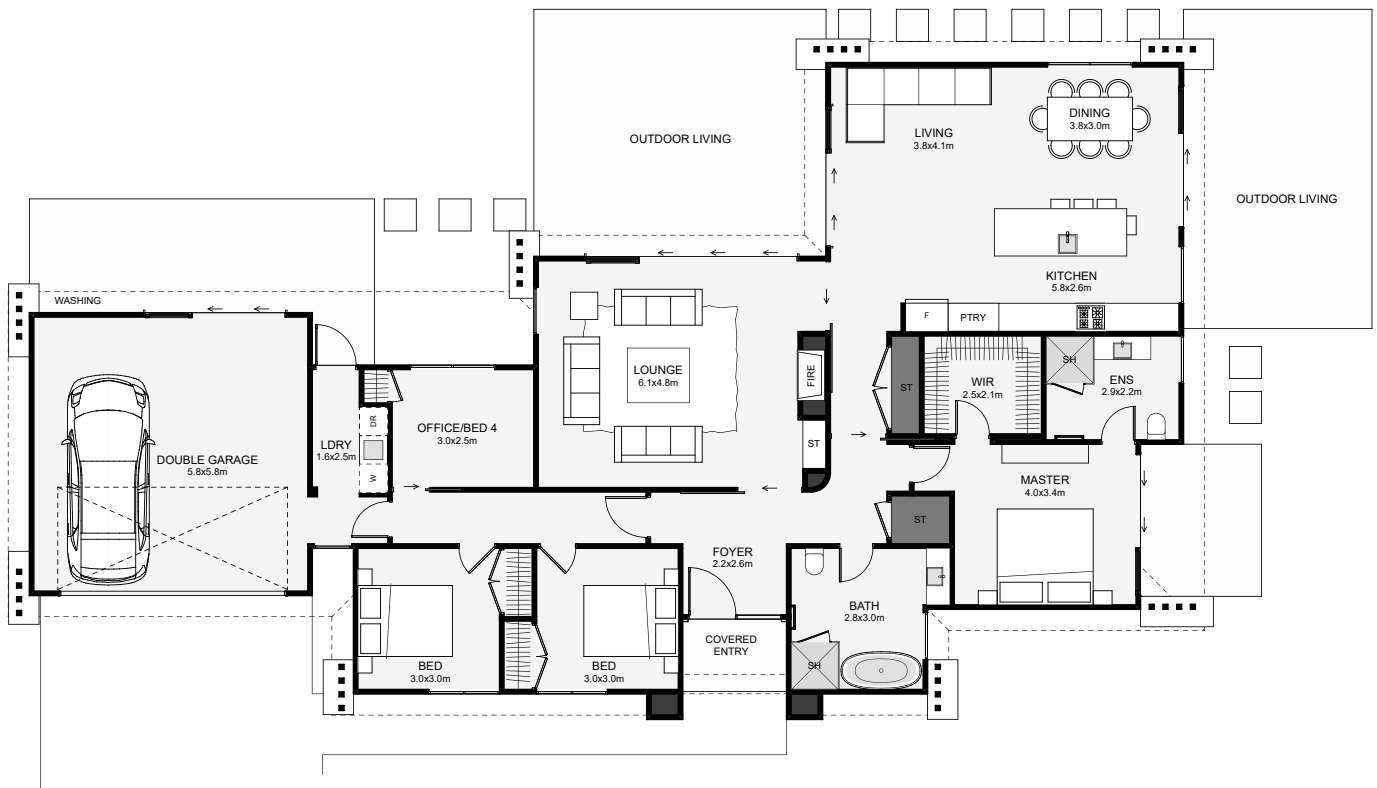

Is your section wide without much depth? This home is designed for this exact situation! Morning sun can stream through three bedrooms, both bathrooms, the kitchen and dining. Inside the master is positioned separately from the other rooms with its own outdoor covered space. The main lounge is cleverly offset from the living, creating a sheltered outdoor space for the midday/evening sun as well as giving the kitchen two viewpoints outside. This home will not disappoint!

Floor Area: 208m²

 2
  4
  2
  1.5
  24.4m
  13.9m

Contact us:

Call Philip: 0407 803 310

E: philip@bingleybuild.com.au

www.bingleybuild.com.au

BINGLEY
Design & Build.