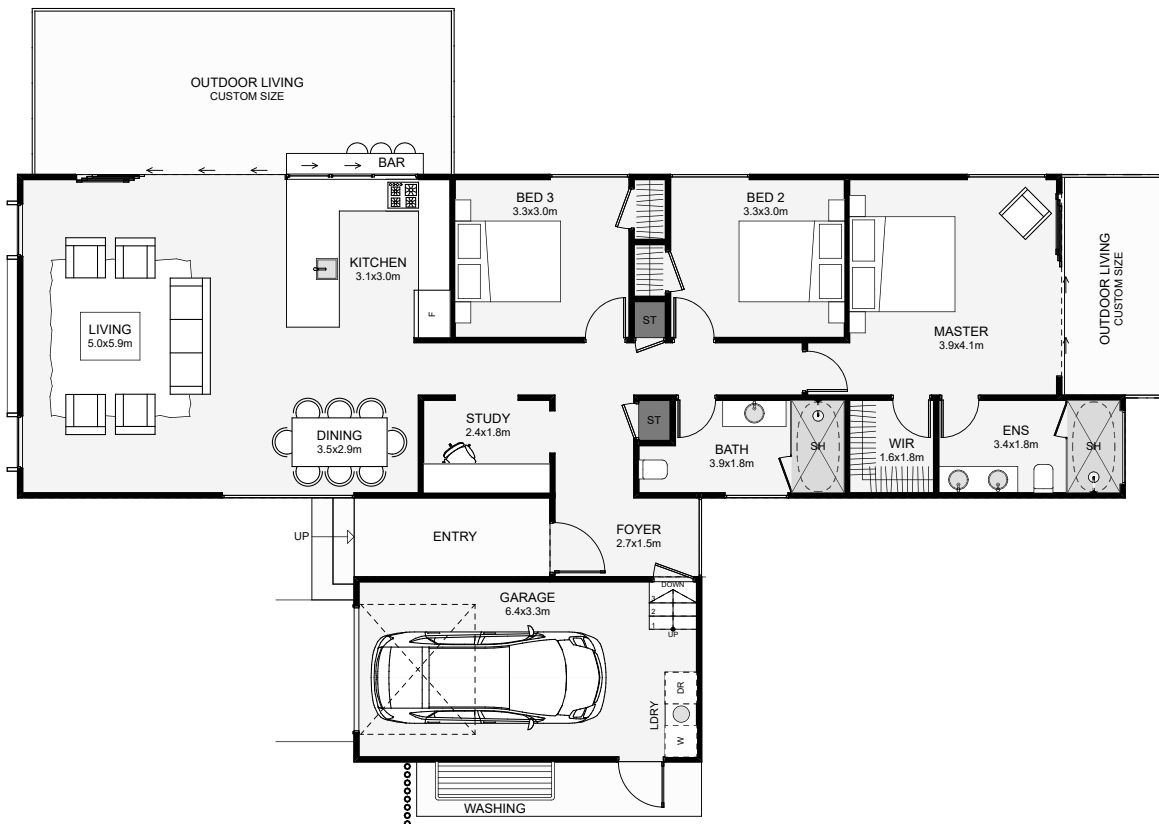

Not all prefab homes look this good while still maintaining such a simple layout. Features include an additional study, which could also be used as another room, an outdoor bar and a large master bedroom. This prefab would make a great bach or full time home!

Prefab Area: 128m² Garage Area: 23m² Total Area: 151m²

 1  3+  2  1  21.0m  11.1m

Contact us:

Call Philip: 0407 803 310

E: philip@bingleybuild.com.au

www.bingleybuild.com.au

BINGLEY
Design & Build.