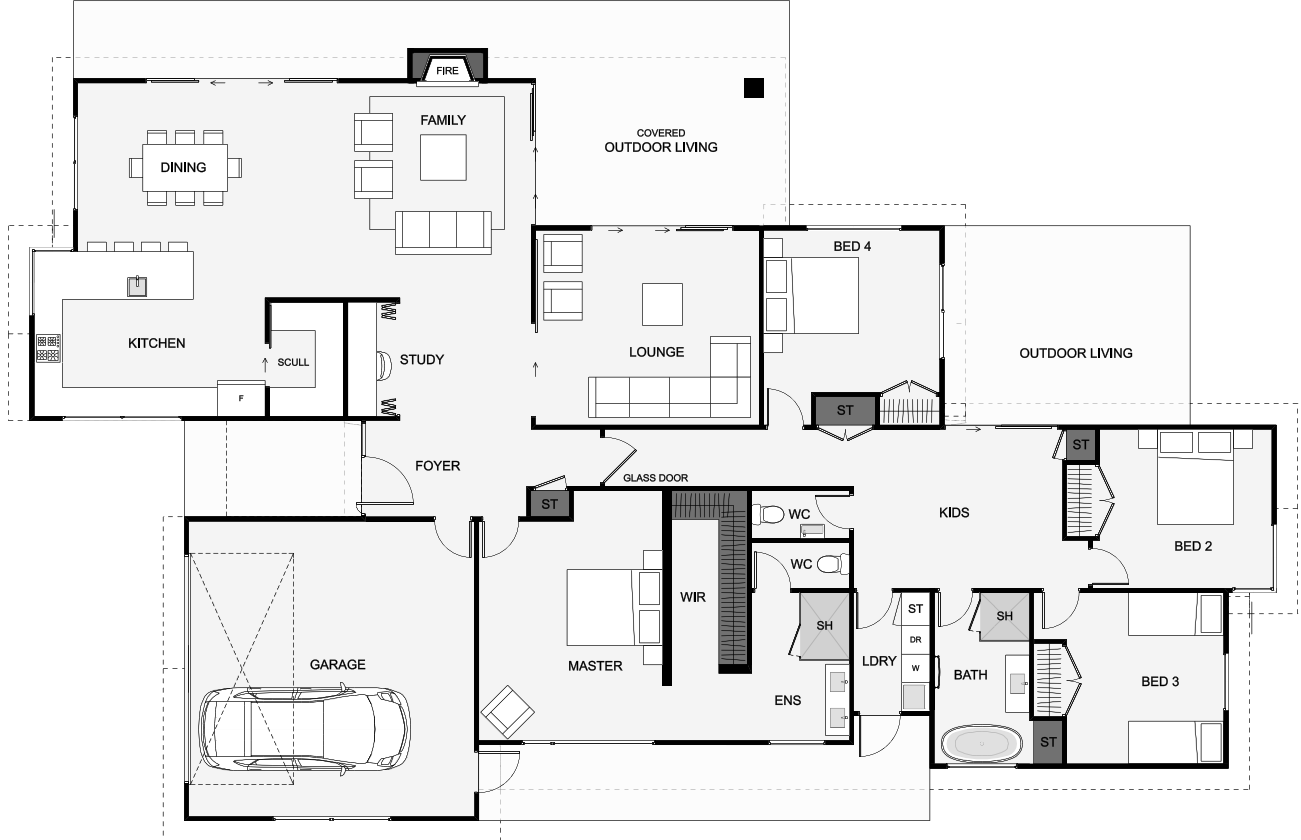

A gem of a home, designed for a family that loves to entertain. A great feature is the separate kids' retreat, which sits central to the surrounding bedrooms. Explore the many facets of this design and it will enthrall you with the number of features. There's plenty of room to spread out and move around in your own space. This is a home designed for a lifetime of enjoyment!

Floor Area: 266m²

26.2m | 16.2m

Contact us:

Ph: 0800 748 246

E: info@rivahomes.co.nz

www.rivahomes.co.nz