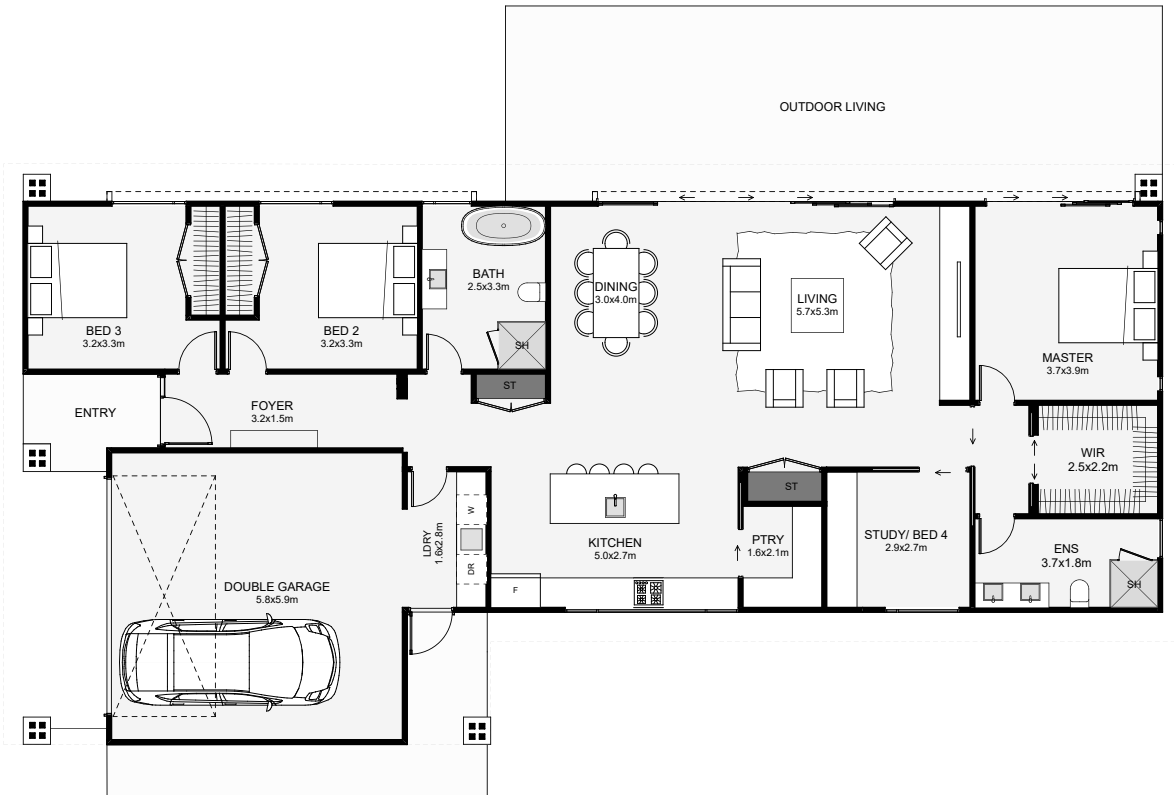

This modern home is all about the outlook! The interior layout of this home is directed towards the northern perspective and making the most of the sun and view. A fourth room can be used as a study with a slider directly off the living or turned into a bedroom with access off the hallway, depending on your needs. The overall width of this home is lean, so even skinny sites will work with this home. If you're looking for a modern, flexible design, this could be your ticket!

Floor Area: 197m²

 2  4  2  1  23.0m  11.5m

Contact us:

Call Philip: 0407 803 310

E: philip@bingleybuild.com.au

www.bingleybuild.com.au

BINGLEY
Design & Build.