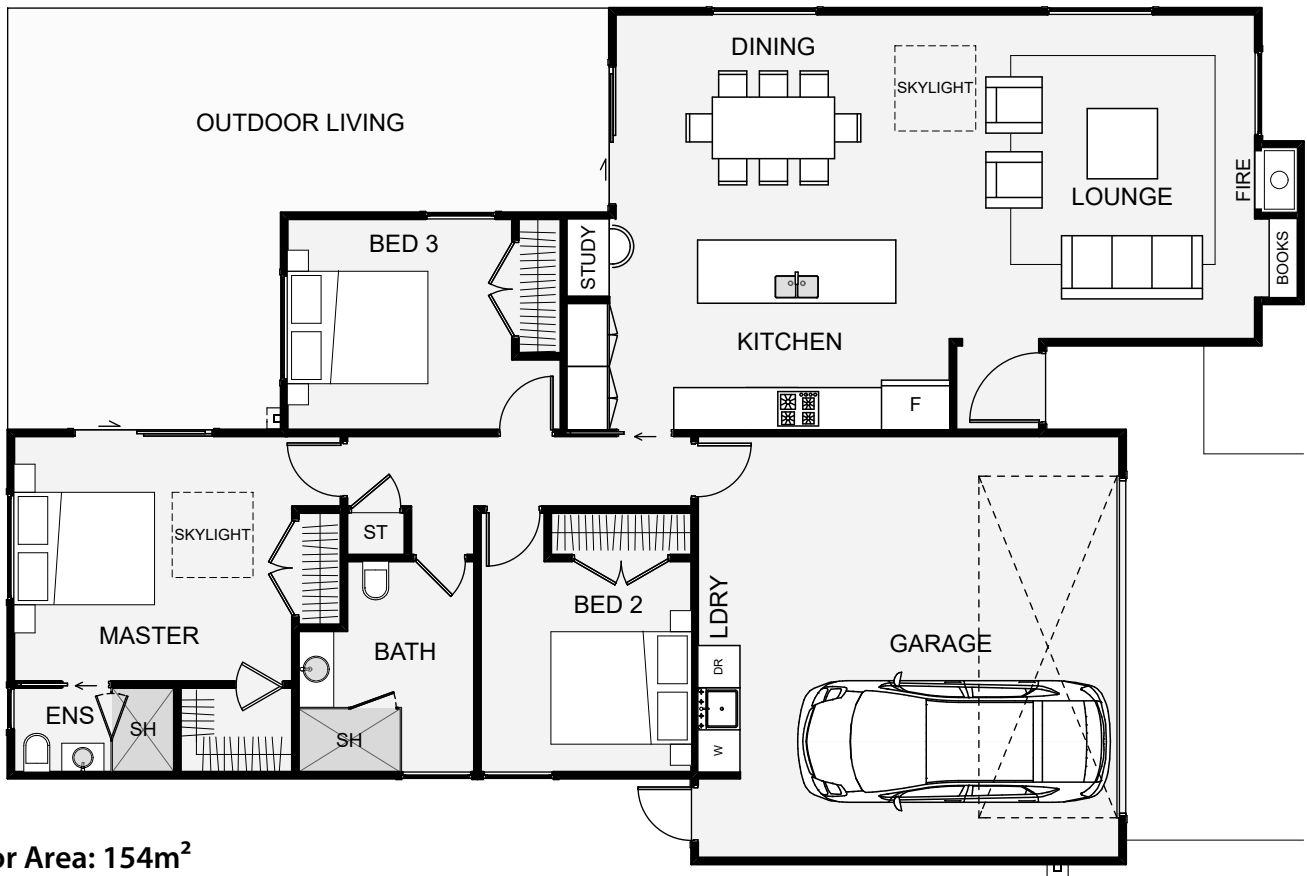

Pioneer is designed as a compact home with a small footprint and narrow in width. The home includes everything one needs in a modern home and can be suited to a large number of sections. The change in exterior shapes allows for two cladding types to be used and look great while doing so. The hallway of this home can also be extended to add another room or brought in to make it a two bedroom home. Your money is well spent on a cost effective, yet architectural home with this new home design.

Floor Area: 154m<sup>2</sup>

 2  
  3  
  2  
  17.8m  
  12.2m

Contact us:

Call Philip: 0407 803 310

E: philip@bingleybuild.com.au

[www.bingleybuild.com.au](http://www.bingleybuild.com.au)

**BINGLEY**  
Design & Build.