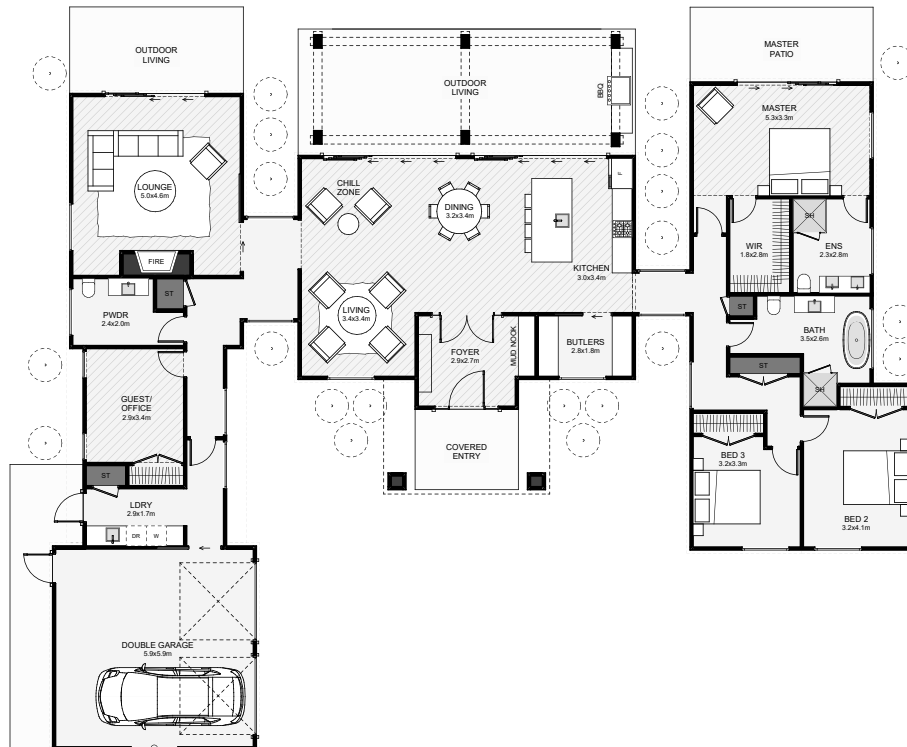

This architectural lifestyle home will have you inspired every time you pull up to your driveway. Symmetry, scale, and a light colourway with a dark slate tile roof give this home a timeless, grand feel. Inside, you walk into a large foyer with large internal double glass doors and a handy built-in mud-nook. There's also a large scullery, a private second lounge, an optional private office separate from all other rooms and a master set for views overlooking your sanctuary.

Floor Area: 261m<sup>2</sup>

25.7m 19.9m

Contact David:

Ph: 021 258 4160

E: david@marsdenhomes.co.nz

www.marsdenhomes.co.nz